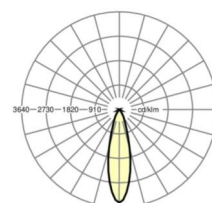

CHARACTERISTICS

Order number	37512084130
EAN number	4020863460748
Commodity code	94051190
Certification mark	IP 20, Protection class I, F, Indoor, CE
Impact resistance (IK rating)	IK02
Ambient temperatur	ta 25°C
Warranty period	5 years

ELECTRICAL ENGINEERING

Controller	Electronic driver (1 pcs.)
System output	35W
Mains voltage	230V/50Hz
Circuit breakers (inrush current)	11 pieces/B10, 19 pieces/B16, 19 pieces/C10, 31 pieces/C16

LIGHTING TECHNOLOGY

Placement	LED, Colour rendering/Light colour CRI ≥ 90 / 3000K
Colour tolerance (MacAdam)	3SDCM
Photobiological safety (Luminaire)	RG1
Nominal luminous flux	3675lm
LED service life	50000h L80/B50 (Tq 25°C)
Luminaire luminous efficiency	105lm/W
Flicker free	<5% @ 100Hz
Beam angle	30°
UGR lat./long.	17.5 / 17.5 (30° reflector)

MECHANICS

Housing colour	traffic white RAL 9016
Dimensions (LxWxH/DxH)	110mm x 180mm x 254mm
Weight (net)	1.2kg
Swivel and turn area (x/y/z)	+ 90° / 0° / 350°
Type of installation	Track mounting, Light structure

Dimensions

L	110 mm	Length
B	180 mm	Width
H	254 mm	Height
KL	133 mm	Length luminaire head or box for ballasts
KB	42 mm	Width luminaire head or box for ballasts
KH	53 mm	Height luminaire head or box for ballasts

DEEP-LINK

<https://www.regiolux.de/en/article/37512084130>

Reference	LED 3700lm 930
ηLB	100 %
Φ ↓/↑	100 % / 0 %
UGR lat./long.	17.5 / 17.5 (30° reflector)